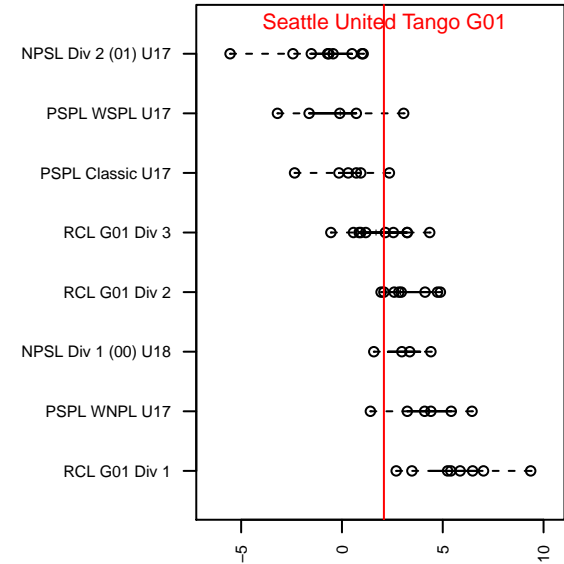

Seattle United Tango G01

Seattle United Premier
 Seattle, WA
 G01 total strength=1563
 attack=7.26 defense=27.2
 fall league = RCL G01 Div 2

alt names used:
 Seattle United Tango G01
 Seattle United G01 Tango

Venues played:
 2017 Rainier Challenge Copa U17
 2017 Beaverton Cup U17 Silver
 2017 RCL G01 Div 2
 2017 Portland Winter Showcase U17

Seattle United Tango G01
 Dots are actual minus expected GF (blue circles) and GA (red triangles).
 Blue line is smoothed change in attack strength. Red is smoothed change in defense strength.

**attack and defense variance (black dot)
relative to other teams
and top 10 in region**

**attack and defense rating
relative to others at age
and all opponents in last 13 months**

Performance relative to 13 month average