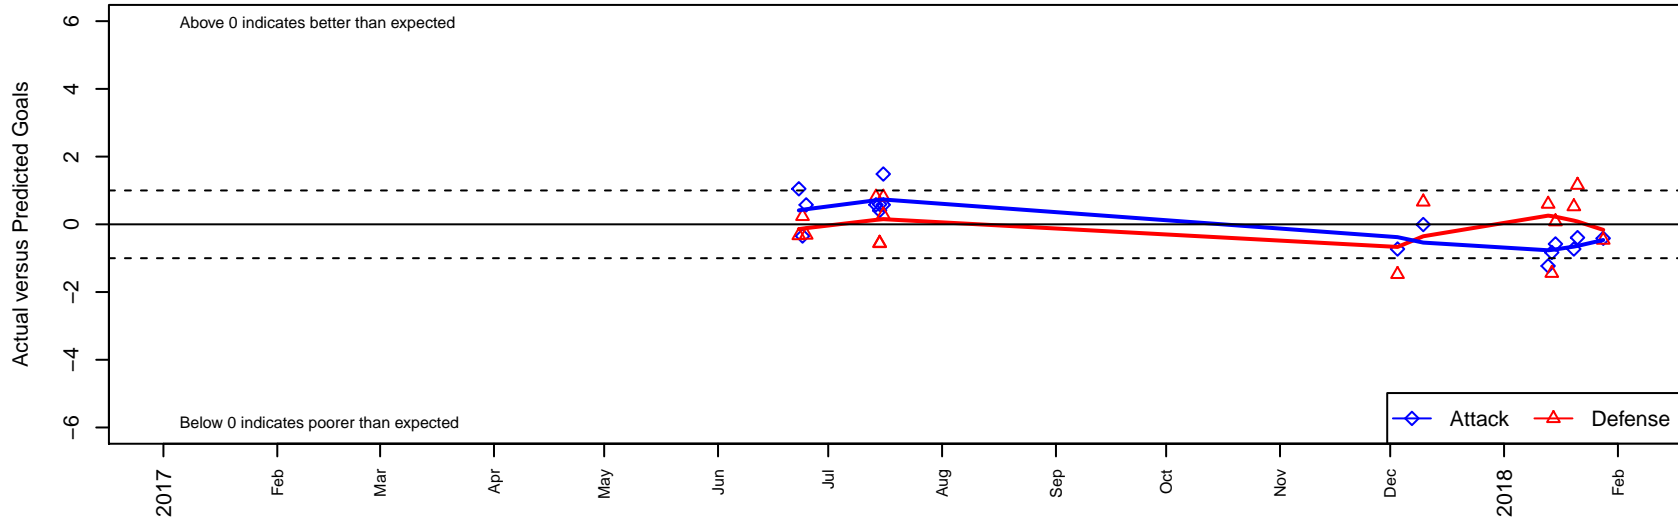

Seattle United Tango G01

Seattle United Premier
 Seattle, WA
 G01 total strength=1563
 attack=7.26 defense=27.2
 fall league = RCL G01 Div 2

alt names used:
 Seattle United Tango G01
 Seattle United G01 Tango

Venues played:
 2017 Rainier Challenge Copa U17
 2017 Beaverton Cup U17 Silver
 2017 RCL G01 Div 2
 2017 Portland Winter Showcase U17

Seattle United Tango G01
 Dots are actual minus expected GF (blue circles) and GA (red triangles).
 Blue line is smoothed change in attack strength. Red is smoothed change in defense strength.

**attack and defense variance (black dot)
relative to other teams
and top 10 in region**

**attack and defense rating
relative to others at age
and all opponents in last 13 months**

Performance relative to 13 month average