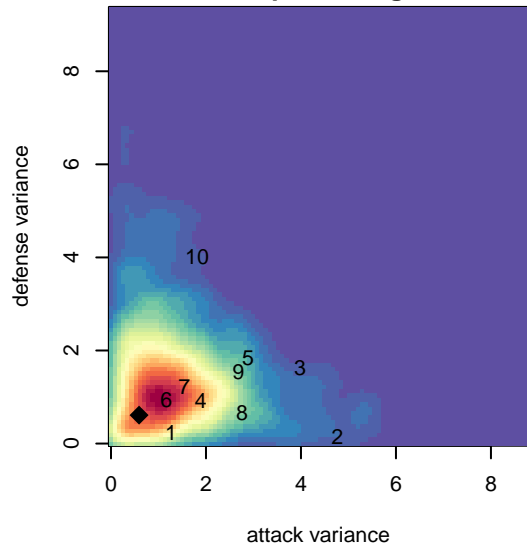

Seattle United Tango G01

Seattle United Premier
 Seattle, WA
 G01 total strength=1563
 attack=7.26 defense=27.2
 fall league = RCL G01 Div 2

alt names used:
 Seattle United Tango G01
 Seattle United G01 Tango

Venues played:
 2017 Rainier Challenge Copa U17
 2017 Beaverton Cup U17 Silver
 2017 RCL G01 Div 2
 2017 Portland Winter Showcase U17

Seattle United Tango G01
 Dots are actual minus expected GF (blue circles) and GA (red triangles).
 Blue line is smoothed change in attack strength. Red is smoothed change in defense strength.

**attack and defense variance (black dot)
relative to other teams
and top 10 in region**

**attack and defense rating
relative to others at age
and all opponents in last 13 months**

Performance relative to 13 month average